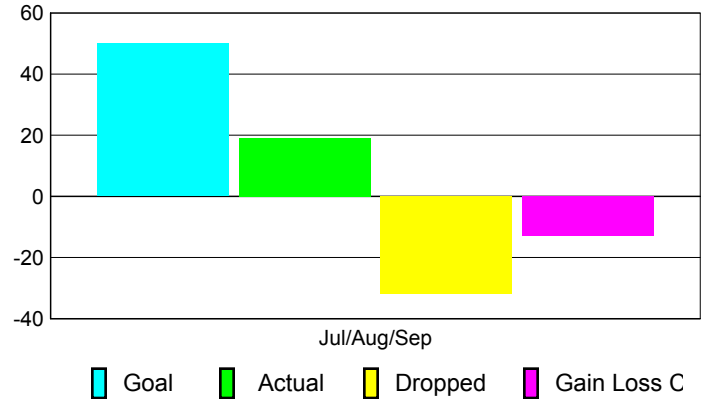

### YTD Status Quo Clubs 2010-2011

Status Quo Clubs Compared to Status Quo Members

## MEMBERSHIP

Membership Results  
2010-2011

Membership  
2009-2010

Month	Net Memb Goal	Actual New Memb	Actual Dropped Memb	Gain/Loss of Memb	Gain/Loss of Memb
Jul/Aug/Sep	50	19	-32	-13	-6
<b>Totals</b>	<b>50</b>	<b>19</b>	<b>-32</b>	<b>-13</b>	<b>-6</b>

### Membership Results 2010-2011

Goal, New, Dropped, Gain/Loss

### Comparison of Membership Gain/Loss

Current Year Compared to the Previous Year