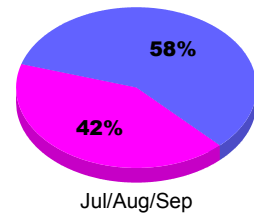

Gender Comparison 2010-2011